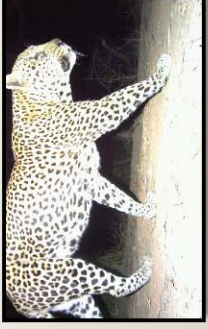

# LIMPOPO LEOPARD PROJECT WELGEVONDEN 2014

PHOTOS OF INDIVIDUAL LEOPARDS CAPTURED DURING THE 2014 SURVEY

DEPARTMENT OF  
ECONOMIC DEVELOPMENT, ENVIRONMENT & TOURISM

UNIVERSITY OF  
KWAZULU-NATAL  
INYUVESI  
YAKWAZULU-NATALI